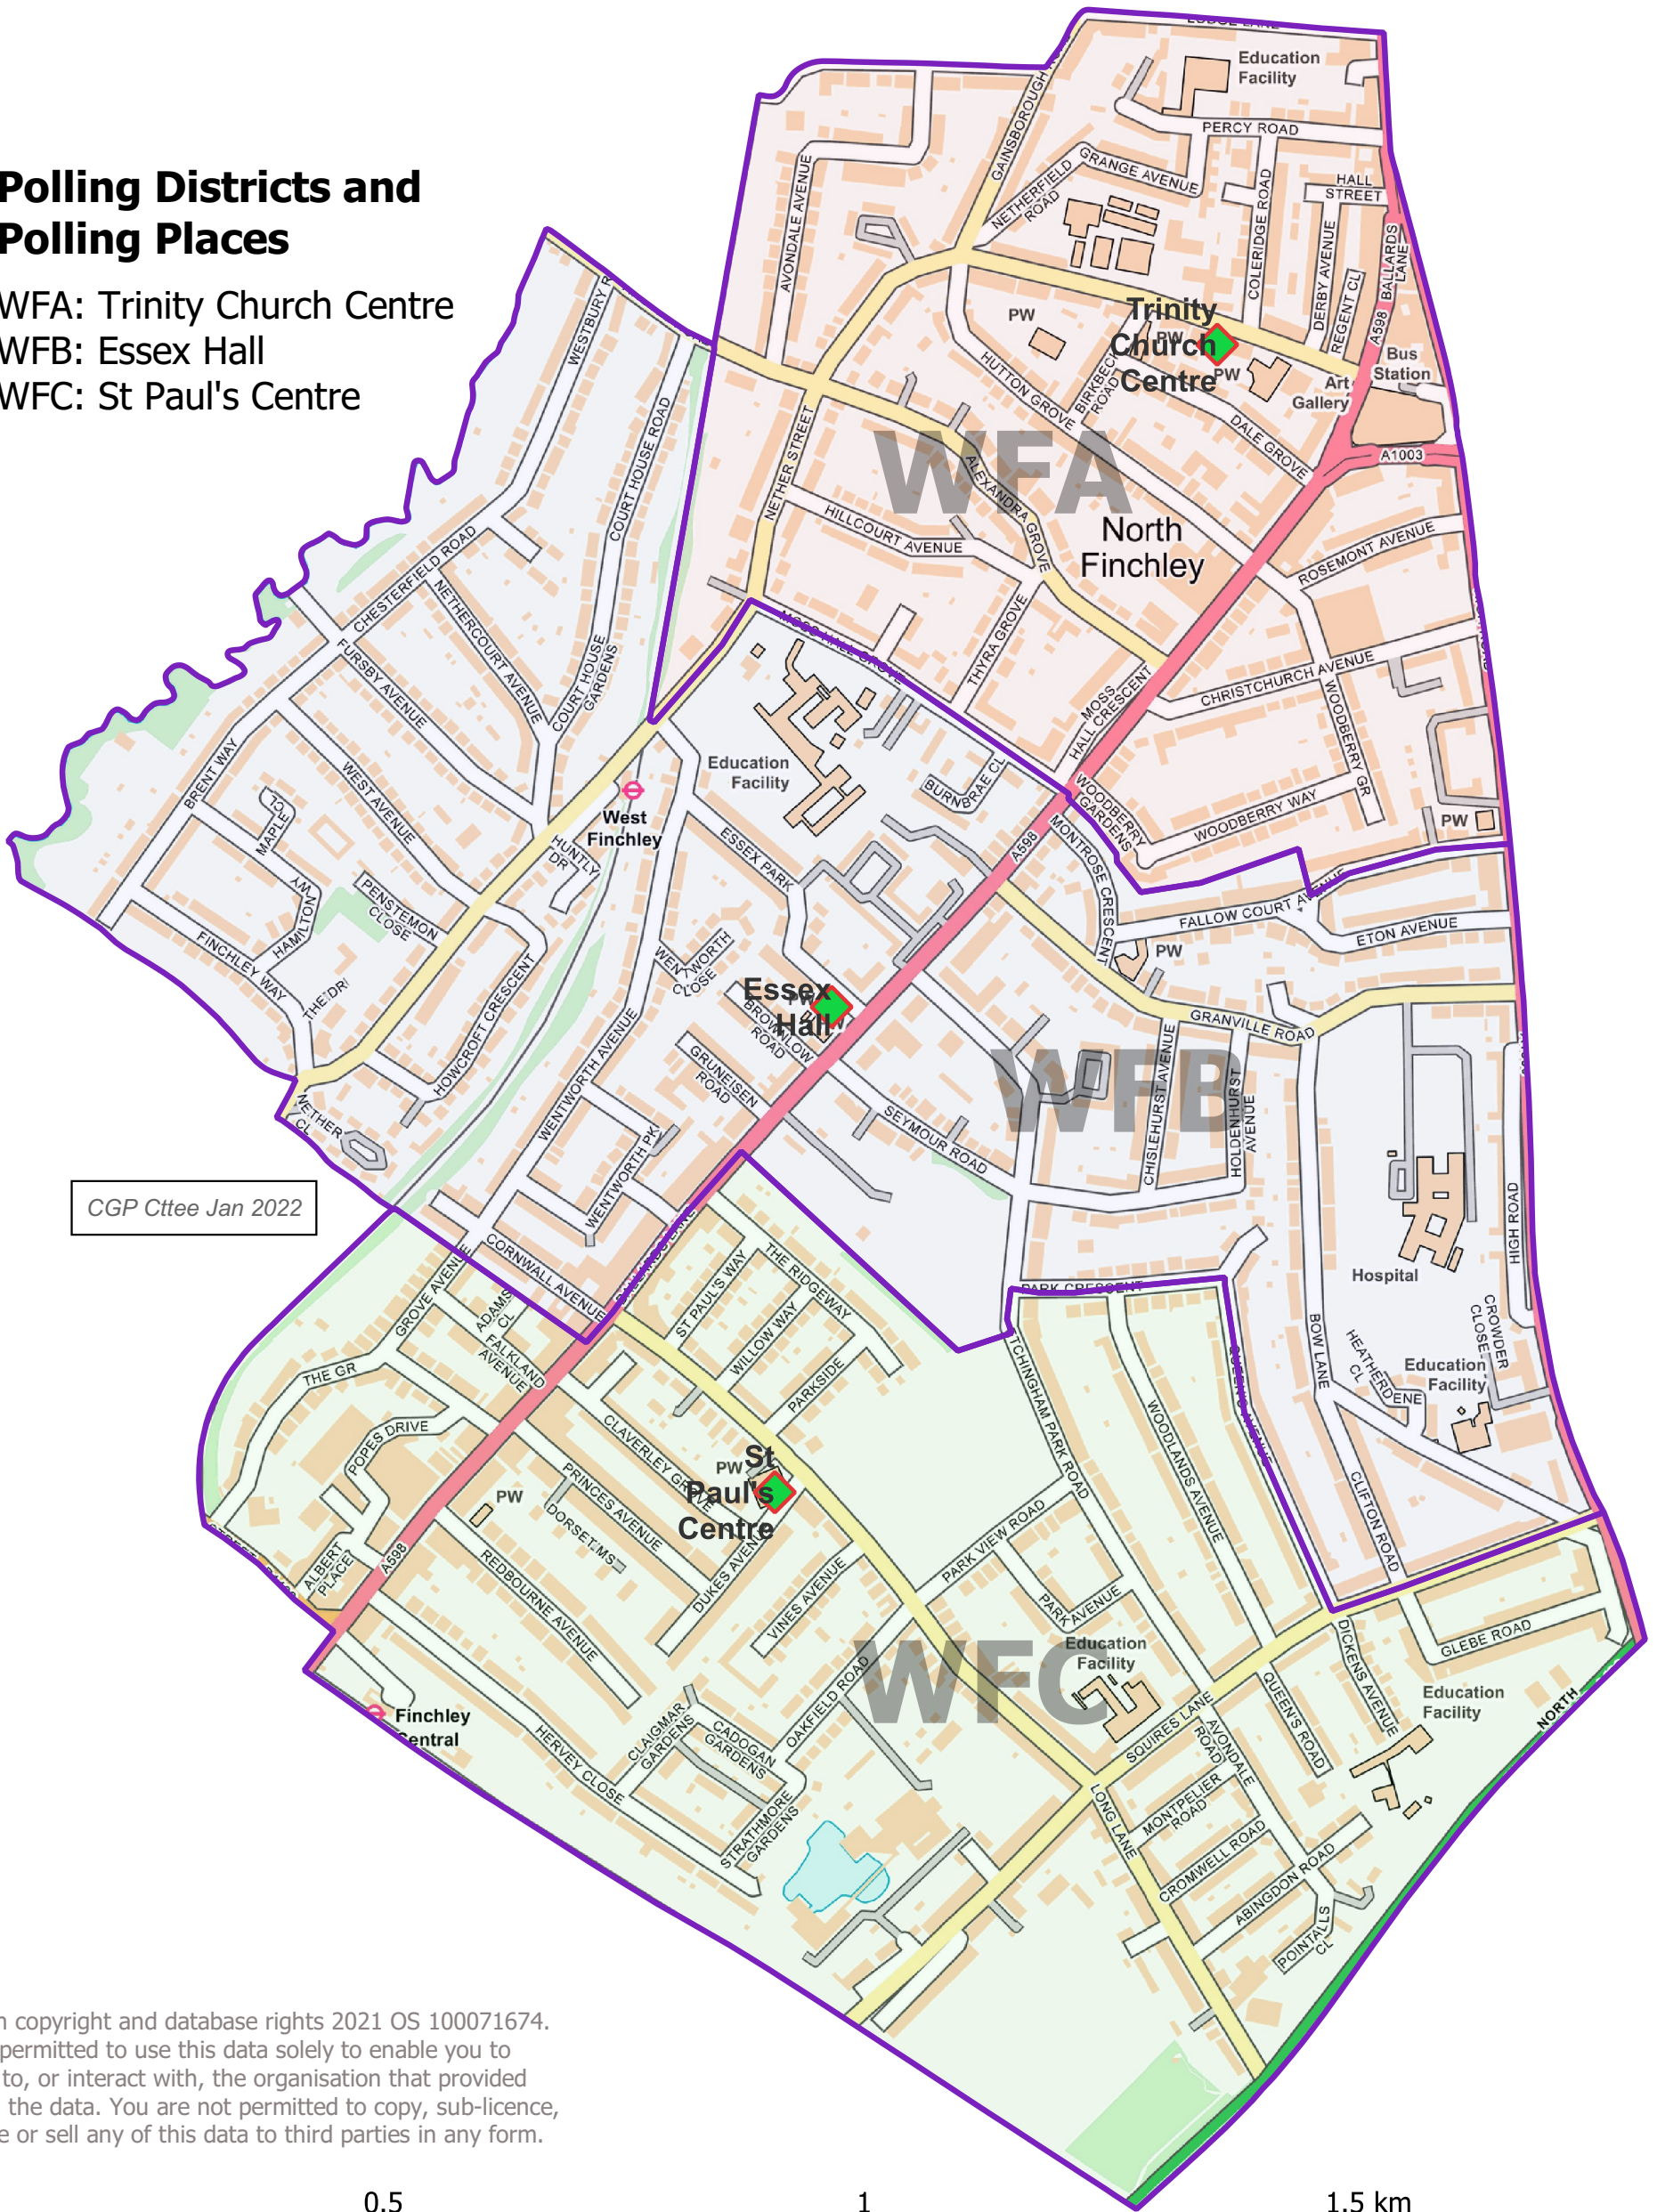

London Borough of Barnet

West Finchley Ward

from 5 May 2022

Polling Districts and Polling Places

WFA: Trinity Church Centre
 WFB: Essex Hall
 WFC: St Paul's Centre

CGP Cttee Jan 2022

© Crown copyright and database rights 2021 OS 100071674.
 You are permitted to use this data solely to enable you to respond to, or interact with, the organisation that provided you with the data. You are not permitted to copy, sub-licence, distribute or sell any of this data to third parties in any form.