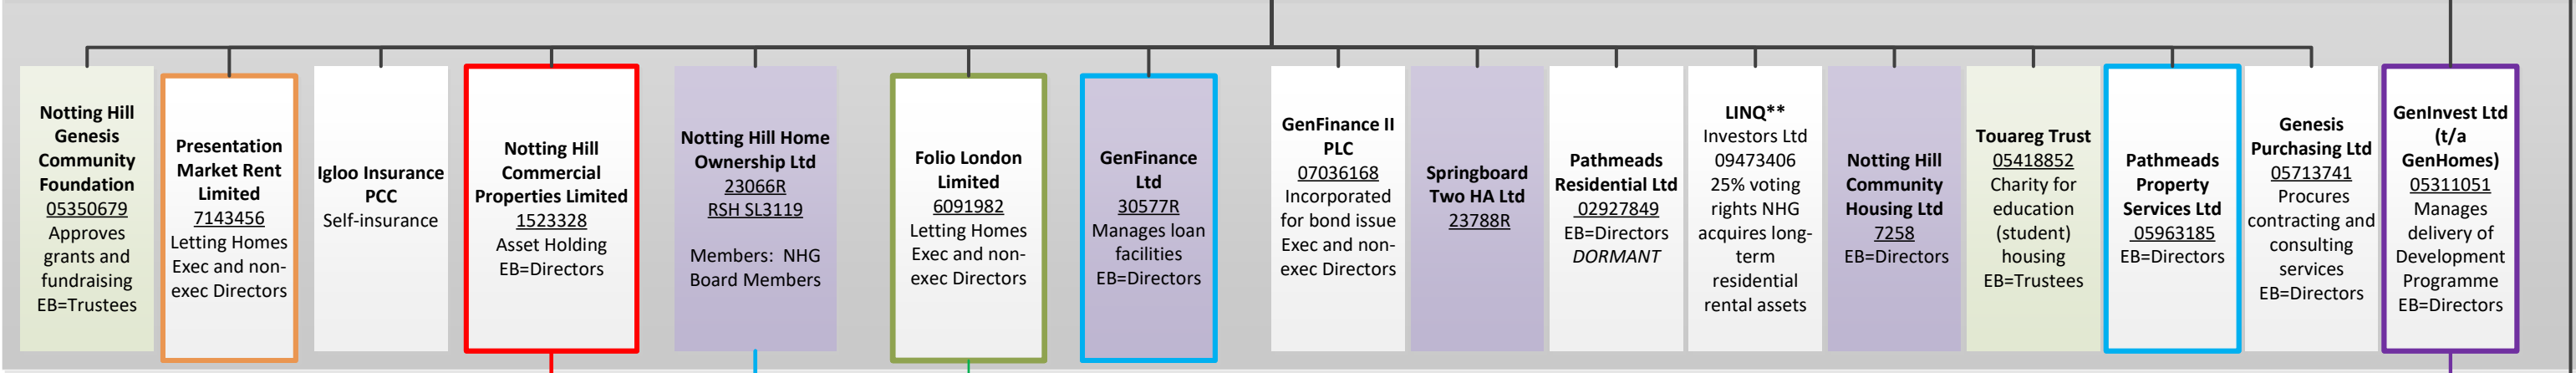

Notting Hill Genesis
 FCA 7746
 RSH 4880

Orphan Entities associated with Folio bond

ORANGE OUTLINE - indicates companies that are currently unable to close

BLUE OUTLINE - indicates companies being progressed to close

Coloured outline + coloured bloodline (red, purple, blue) - indicates companies that have subsidiaries (other than the parent)

PURPLE - indicates companies that are registered under the Co-operative and Community Benefit Societies Act 2014