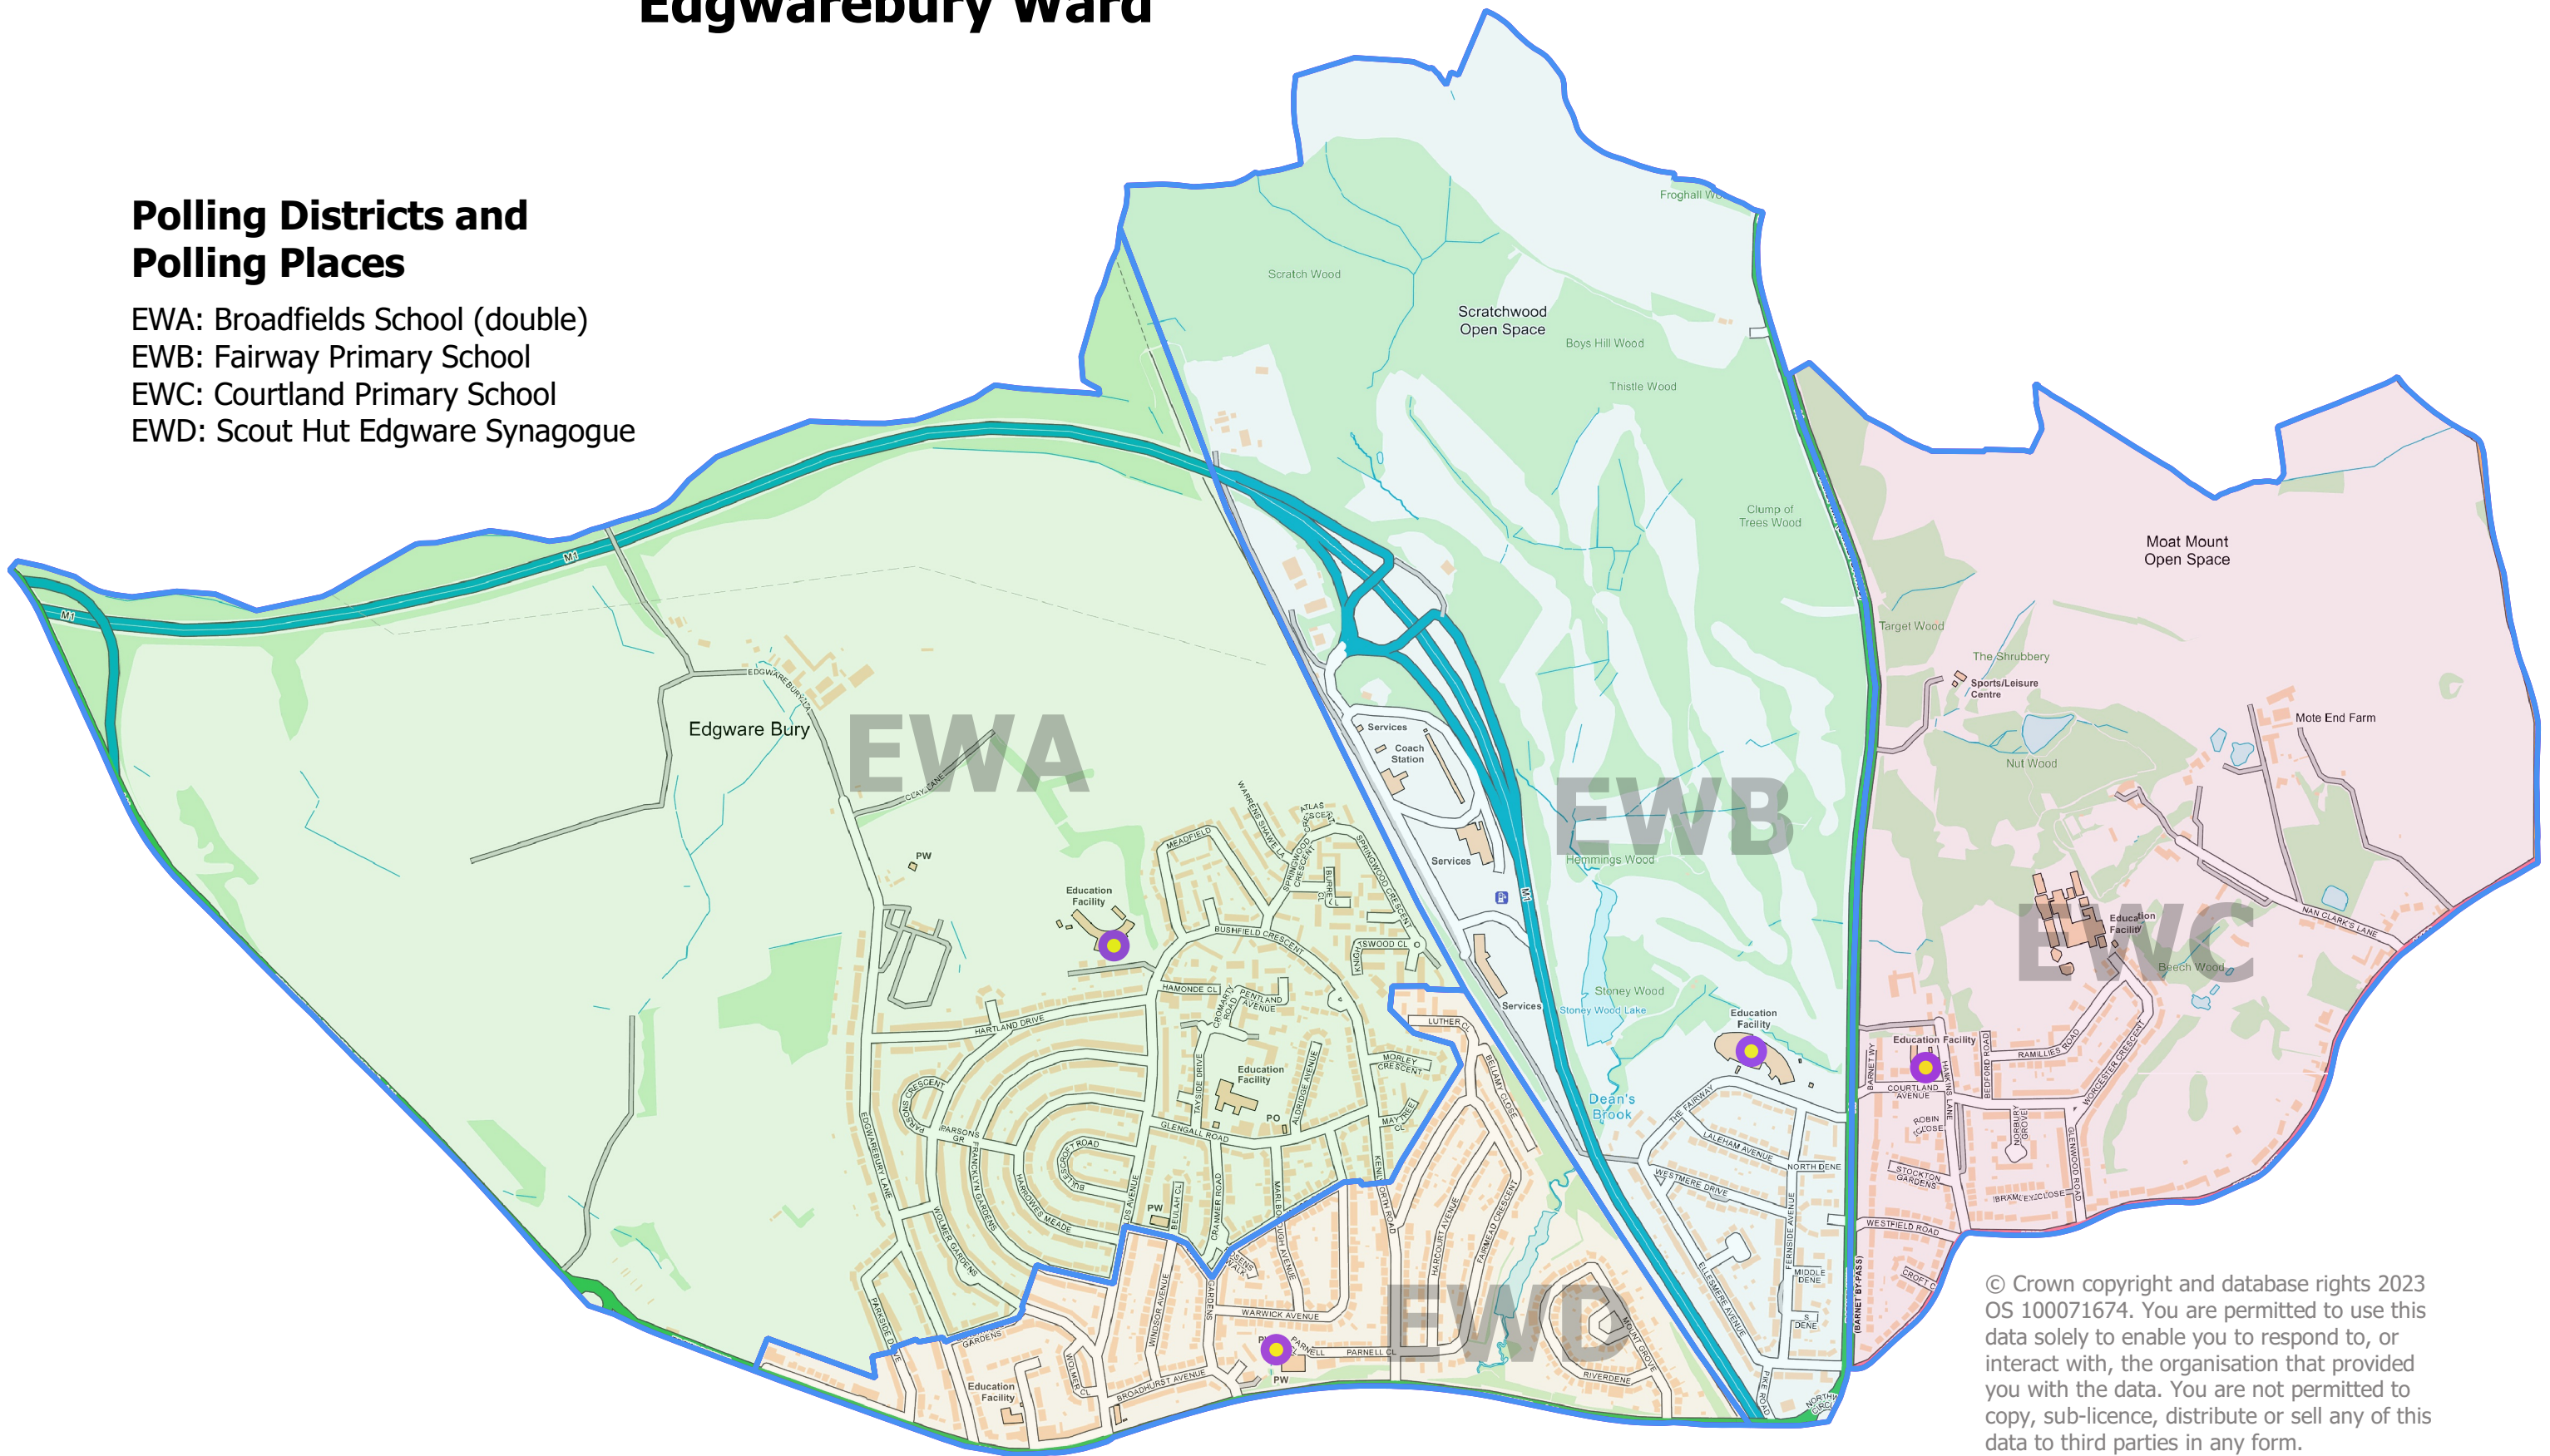

London Borough of Barnet Edgwarebury Ward

Polling Districts and Polling Places

- EWA: Broadfields School (double)
- EWB: Fairway Primary School
- EWC: Courtland Primary School
- EWD: Scout Hut Edgware Synagogue