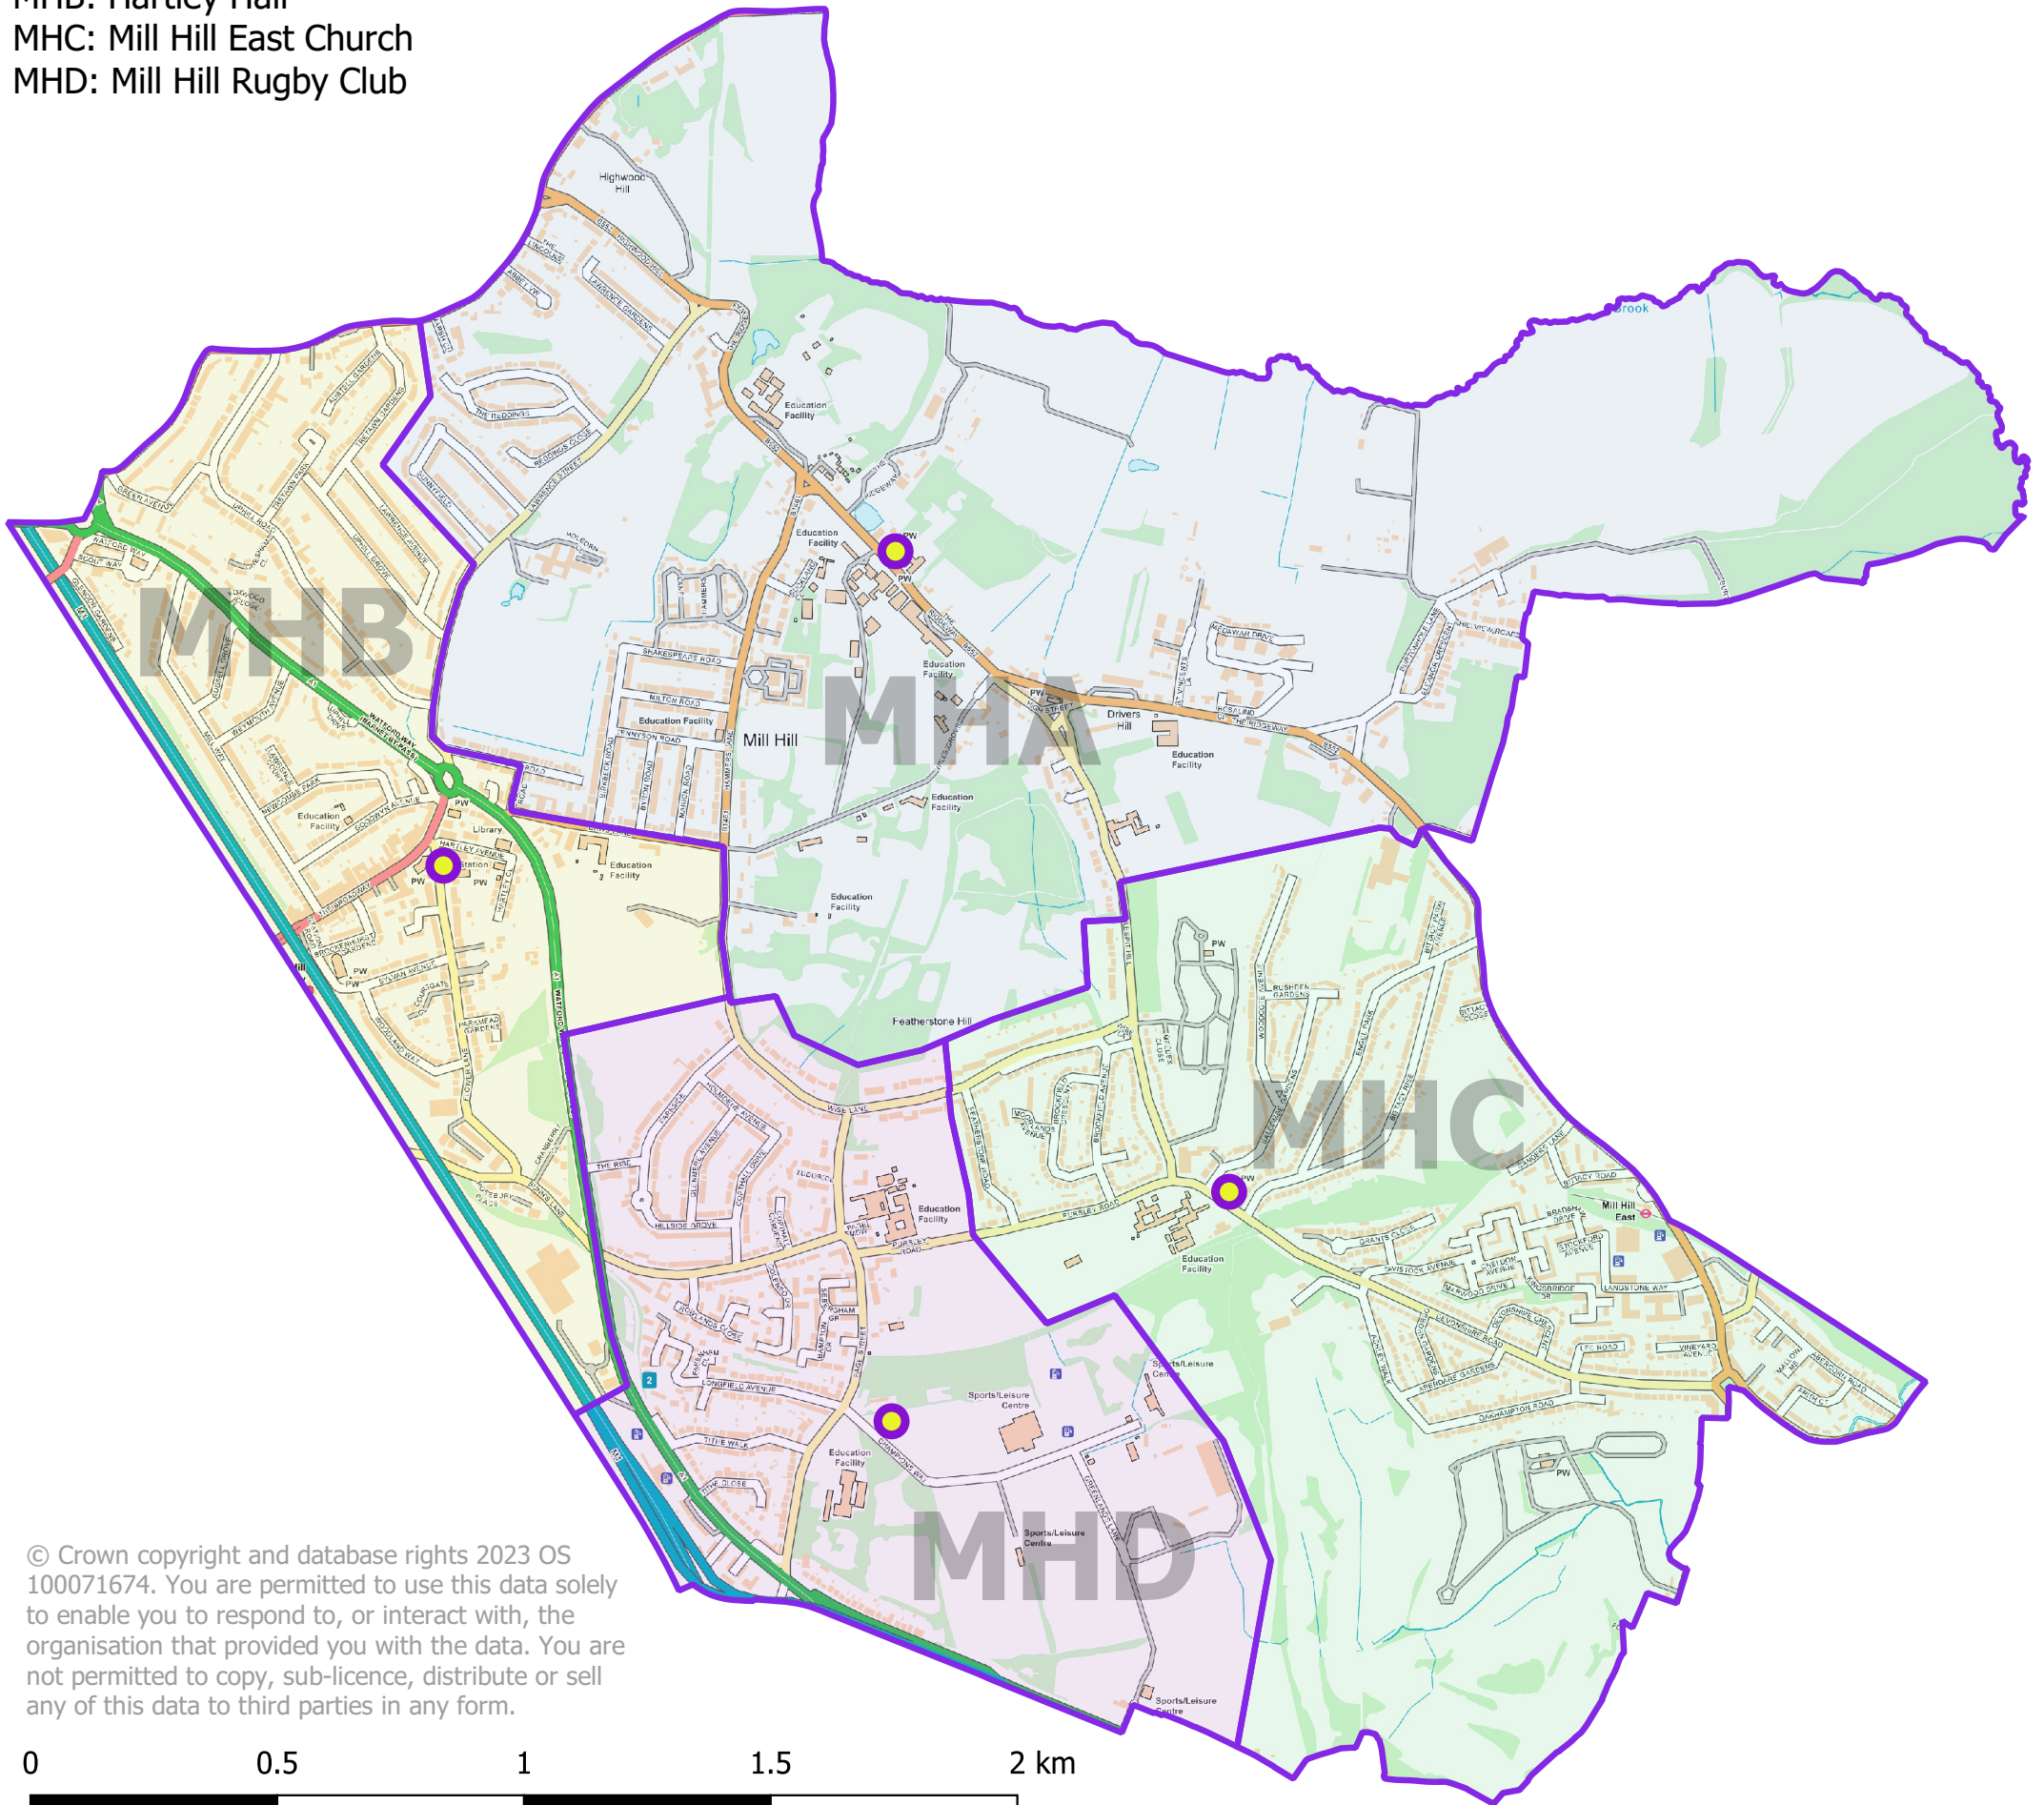

London Borough of Barnet

Mill Hill Ward

Polling Districts and Polling Places

- MHA: St Paul's Church Hall
- MHB: Hartley Hall
- MHC: Mill Hill East Church
- MHD: Mill Hill Rugby Club

© Crown copyright and database rights 2023 OS 100071674. You are permitted to use this data solely to enable you to respond to, or interact with, the organisation that provided you with the data. You are not permitted to copy, sub-licence, distribute or sell any of this data to third parties in any form.