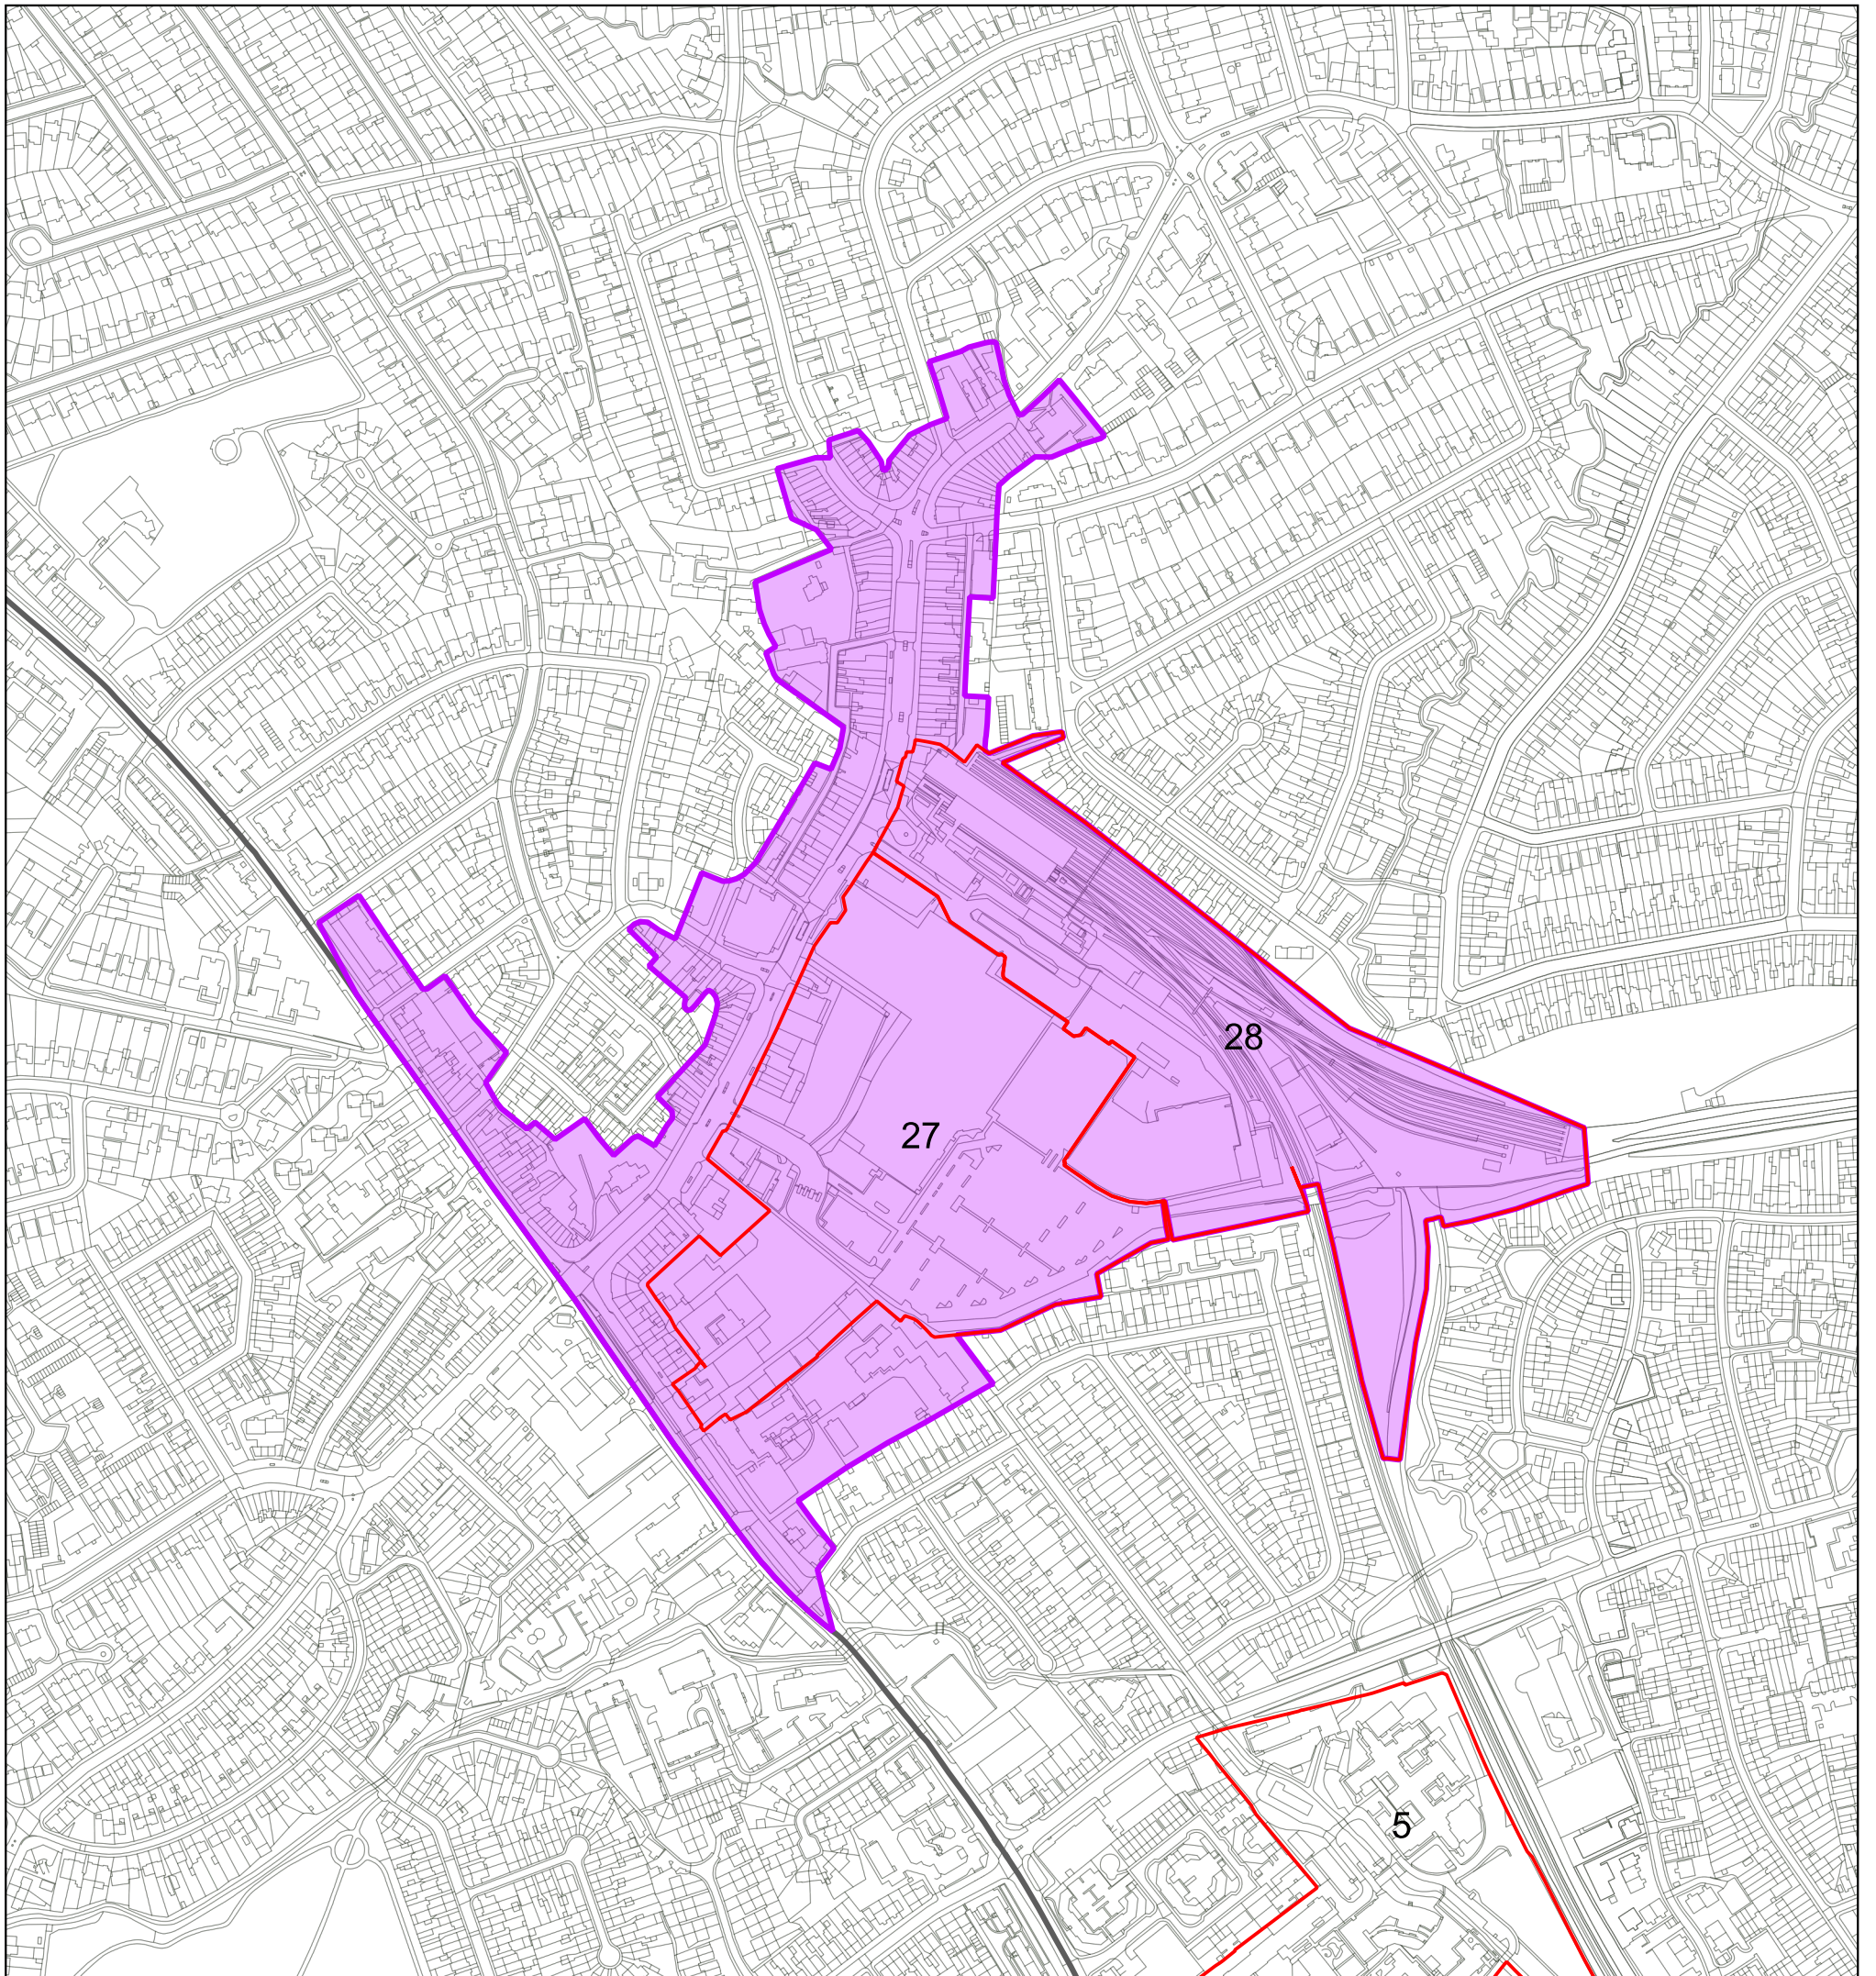

Map 3C - Edgware Growth Area

© Crown copyright and database rights 2022 OS 100017674. You are granted a non-exclusive, royalty free, revocable licence solely to view the Licensed Data for non-commercial purposes for the period during which the London Borough of Barnet makes it available. You are not permitted to copy, sub-license, distribute, sell or otherwise make available the Licensed Data to third parties in any form. Third party rights to enforce the terms of this licence shall be reserved to OS.

LEGEND

-  Growth Area
-  Site Allocations
-  London Borough of Barnet Boundary

Scale 1 : 5,000