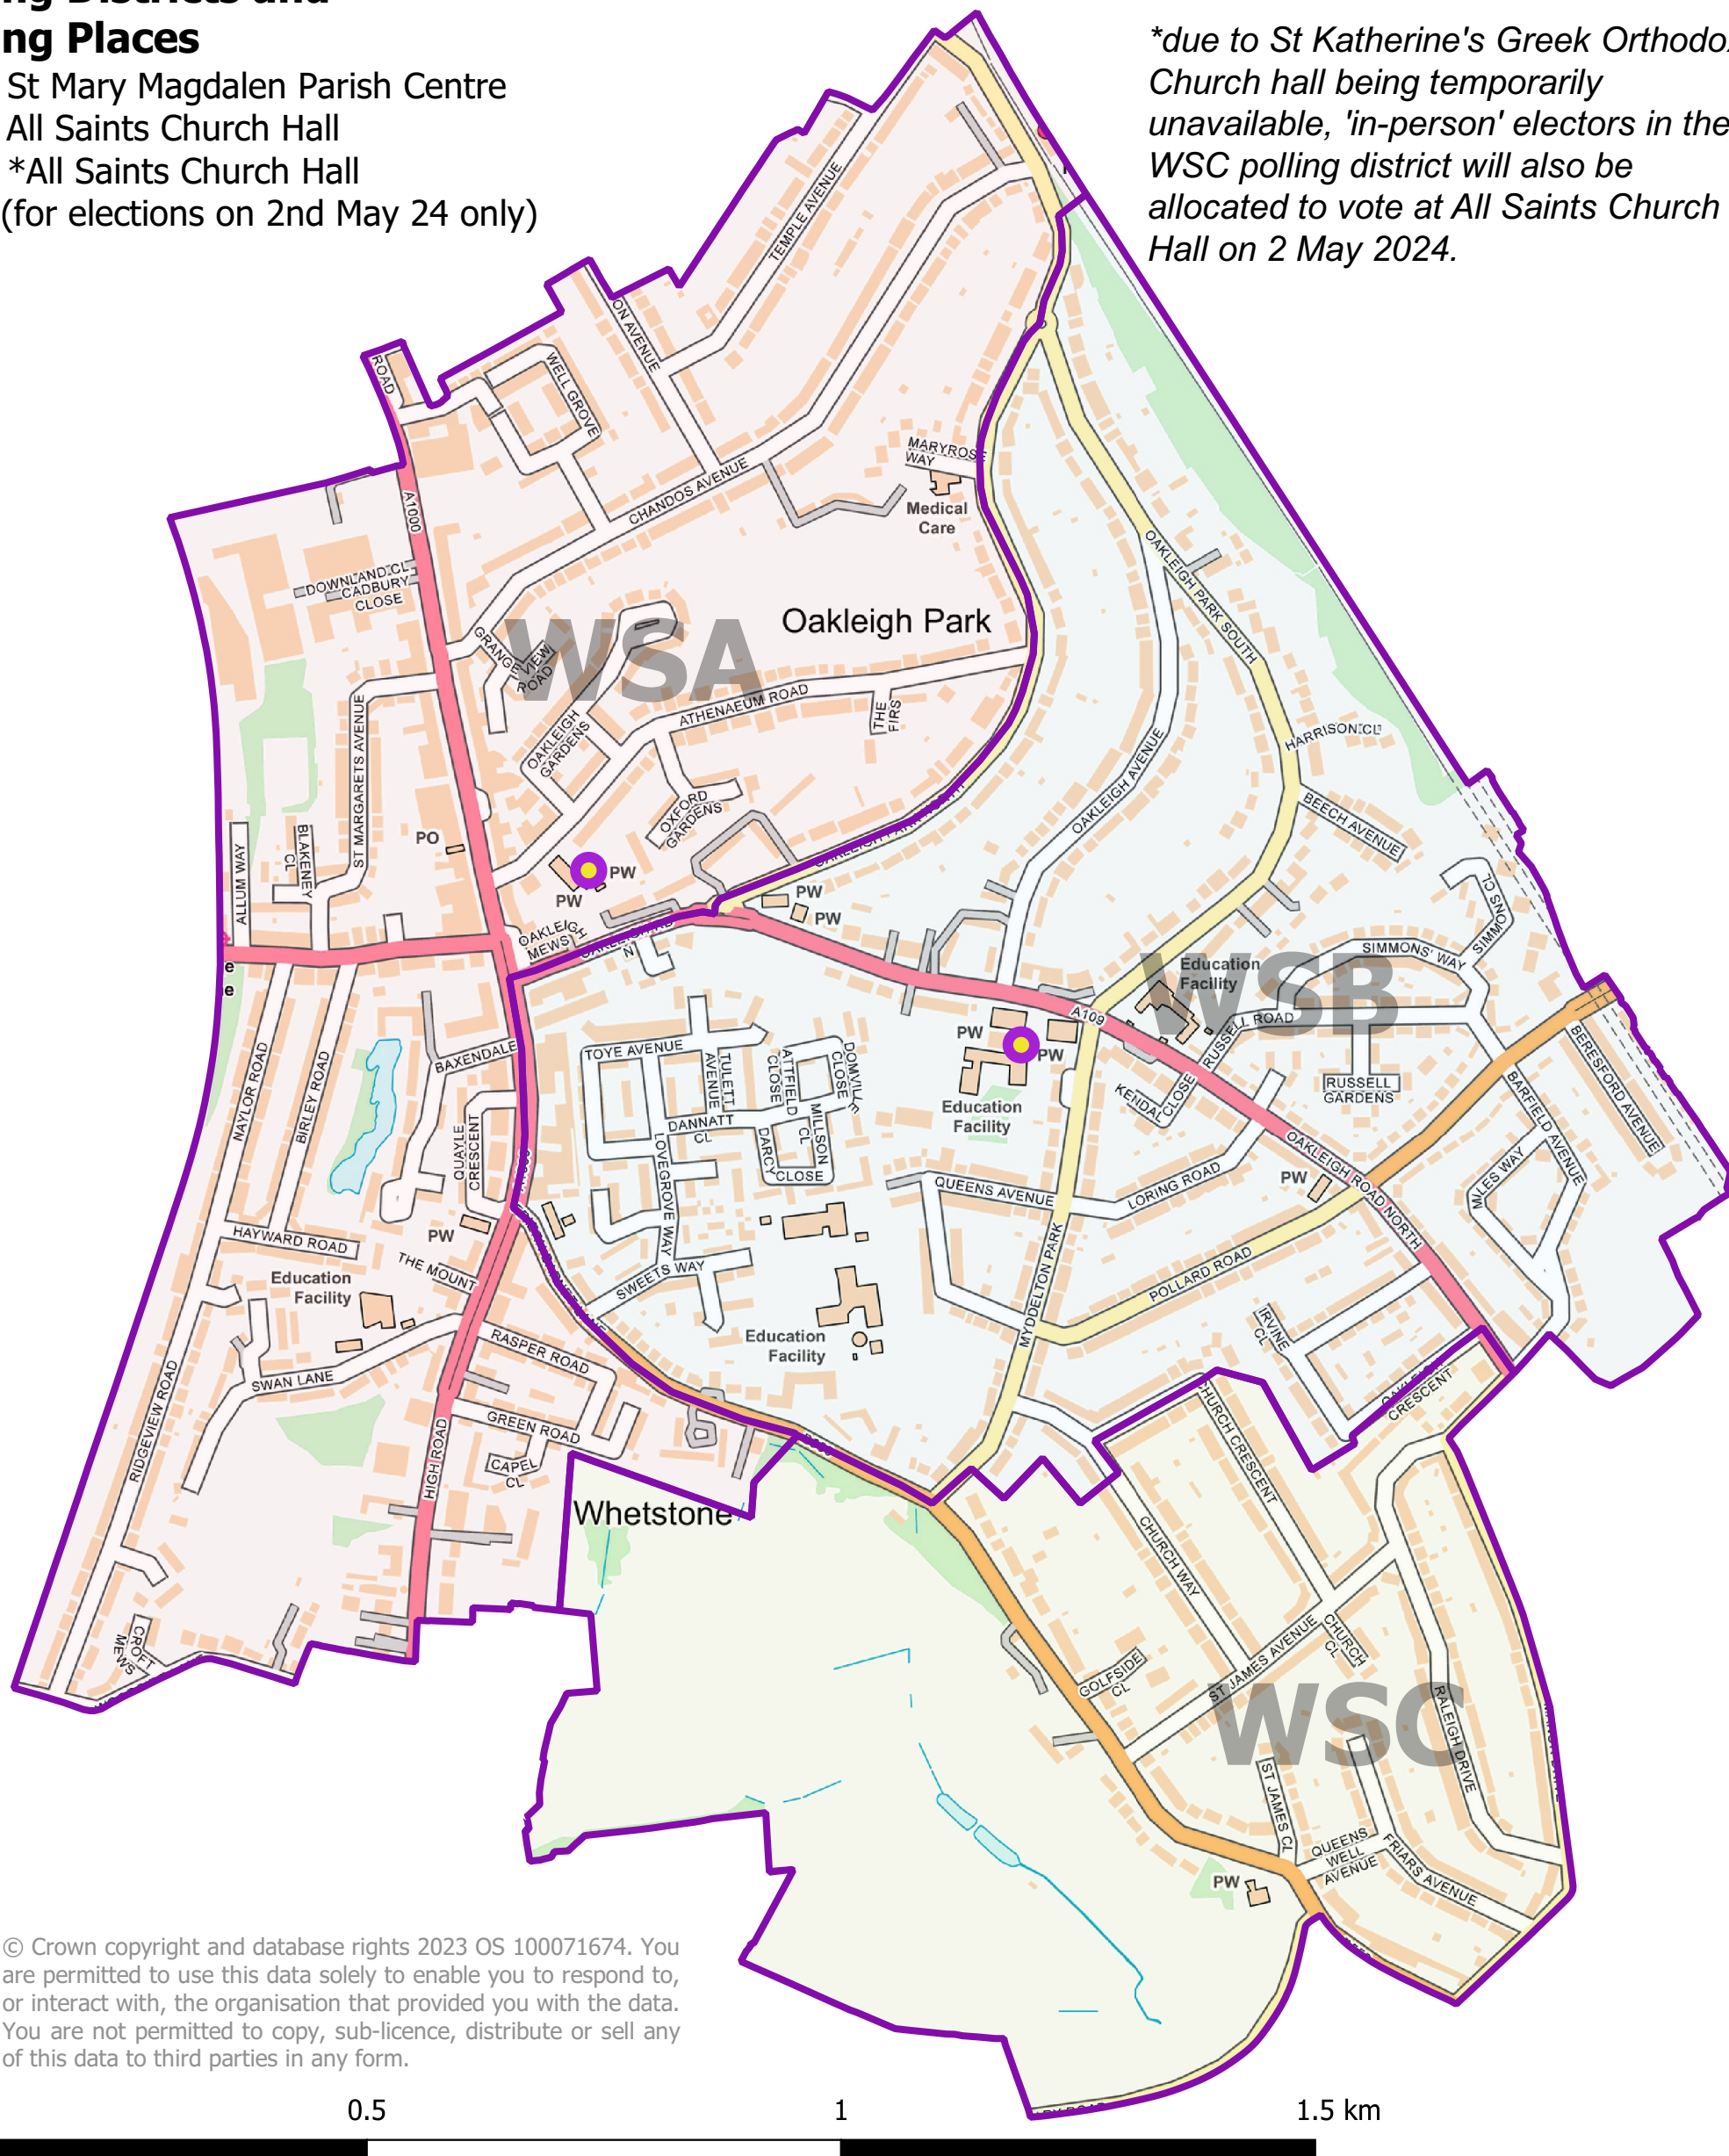

London Borough of Barnet

Whetstone Ward

Polling Districts and Polling Places

WSA: St Mary Magdalen Parish Centre

WSB: All Saints Church Hall

WSC: *All Saints Church Hall
(for elections on 2nd May 24 only)

**due to St Katherine's Greek Orthodox Church hall being temporarily unavailable, 'in-person' electors in the WSC polling district will also be allocated to vote at All Saints Church Hall on 2 May 2024.*

© Crown copyright and database rights 2023 OS 100071674. You are permitted to use this data solely to enable you to respond to, or interact with, the organisation that provided you with the data. You are not permitted to copy, sub-licence, distribute or sell any of this data to third parties in any form.

0

0.5

1

1.5 km